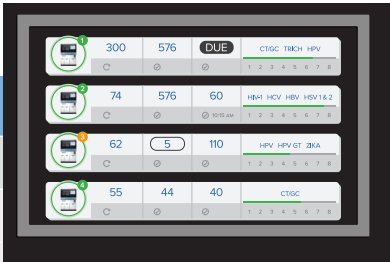

Specifications	
Dashboard server	
Processor	Intel Core i5-6500TE (Skylake) 2.3 GHz processor
Memory	16 GB SO-DIMM DDR4 2133
Primary storage	1 TB 2.5" SSD
Network	Dual 1 GB ethernet
Security	AppArmor
Operating system	Ubuntu 18.04 LTS
Dimensions	19.6 cm W x 5.7 cm D x 26.9 cm H
Dashboard client PC	
Processor	Intel Braswell Celeron N3160
Memory	4 GB SO-DIMM DDR3L 1600
Primary storage	32 GB mSATA SSD
Network	1 GB ethernet
Operating system	Porteus Kiosk 4.8.0
Dimensions	11.7 cm W x 3.7 cm D x 11.2 cm H
Mounting brackets	Wall mount
Dashboard command display	
Browsers supported	Chrome or mobile Safari (iPad only)
Max. concurrent web clients	50
Resolution	4K (3840 x 2160)
Model/dimensions	QM49R Samsung 49" or QM55R Samsung 55" or QM65R Samsung 65" or Dell P2415Q 23.8" 4K UHD and options to access through an iPad (iOS 12 or later/2018 iPad or newer)
Firewall	
Model	Cisco ASA 5506-X
Dimensions	20 cm W x 4.4 cm D x 23.4 cm H
Memory	4 GB
Primary storage	50 GB mSata SSD

Access instrument status and messages from an iPad.